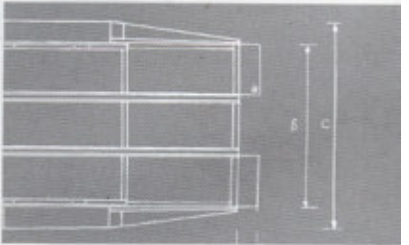

PVC COVERS OFFER A LOWER COST YET ATTRACTIVE ALTERNATIVE TO GRP COVERS, BUT STILL GIVE EXCELLENT PROTECTION TO TRANSPORTED VEHICLES. APPEARANCE IS ENHANCED WITH THE ROUNDED TOP SIDES, ALSO GIVING THE PVC A GOOD, FIRM FIT AND THE FRONT IS RAKED BACK SLIGHTLY TO GIVE AERODYNAMIC ASSISTANCE. THE PVC MATERIAL IS H/D POLYESTER BS NO. 3408 AND IS VERY HARD WEARING. INTERNAL HEIGHT IS 6' BUT CAN BE LOWER IF REQUIRED.

A BOX SECTION FRAMEWORK IS FIRST FITTED TO THE TRANSPORTER, WITH FLAT GALVANISED SHEET ROLLED IN SECTION AND FITTED OVER GALVANISED BOX SECTION FRAMEWORK TO FORM TOP ROUNDED SIDES. THE PVC COVERS ARE PROFESSIONALLY MADE AND FITTED, SECURED TO THE TRANSPORTER BY A RUBBER ROPE THROUGH BRASS EYELETS, HAVING A ZIP OPENING REAR SECTION FOR LOADING/UNLOADING. COVERS CAN HAVE ANY NUMBER OF ZIPPED OPENINGS TO ORDER. COLOURS AVAILABLE ARE RED, BLUE, GREEN, GREY, BROWN, YELLOW OR WHITE. THESE QUALITY PVC COVERS AND FRAMEWORKS ARE MADE AND FITTED TO THE HIGHEST STANDARDS OF WORKMANSHIP. CAN BE FITTED TO E.TECH, COMPACT, MILLENNIUM AND LODECK BEAVERTAIL RANGES.

LOW LOADING ANGLE

PVC – H/D POLYESTER BS NO. 3408

AERODYNAMIC ROUNDED TOP SIDES

GALVANISED BOX SECTION FRAMEWORK

LENGTH	TO SUIT TRAILER BED, UP TO 7 METRES
HEIGHT	1) 1.220m-1.830m (4'-6')
WIDTH	TO SUIT BED WIDTH, SPECIAL SIZES TO ORDER