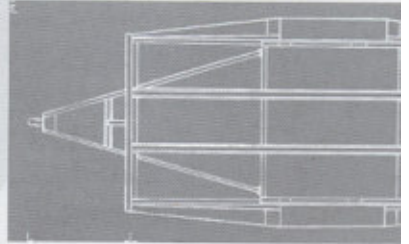

PVC – H/D POLYESTER BS NO. 3408